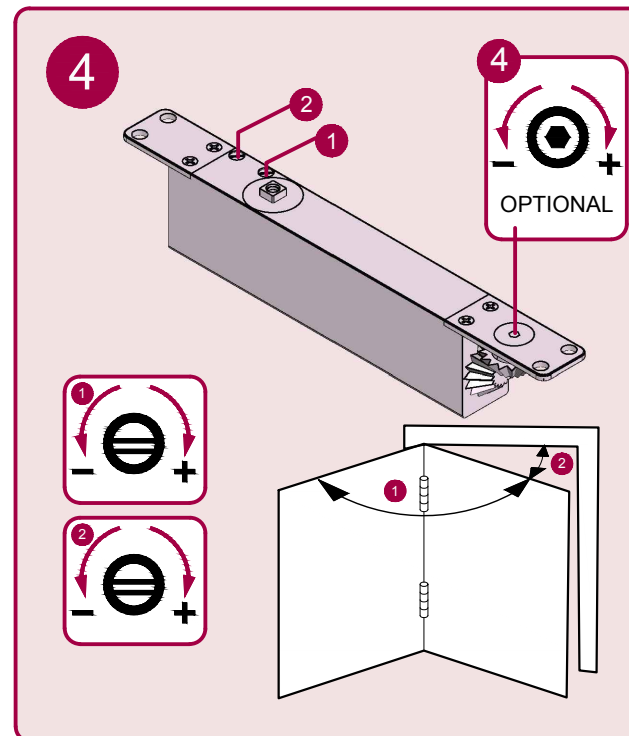

Concealed Closer Single Action ITS11204

in size
EN3 only

C250518

www.rutlanduk.co.uk

Fire Doors

Use in conjunction with the
IP.114 Intumescent kit +
Fitting Instruction

Size 3 Door Closer				
No. of turns	Size	Max. door width	Max. opening angle	Max weight
*0	3	950mm	110°	60
* FACTORY PRE-SET				
CE in size EN3 only				

THE PINION BOLT MUST BE TIGHTENED TO 12NM
FIRE DOORS MUST BE FITTED WITH INTUMESCENT GASKETS

Fire Doors

Use in conjunction with the IP.114 Intumescent kit + Fitting Instruction

Concealed Closer Single Action ITS11204

in size
EN3 only

C250518

www.rutlanduk.co.uk

Size 3 Door Closer				
No. of turns	Size	Max. door width	Max. opening angle	Max weight
*0	3	950mm	110°	60

* FACTORY PRE-SET
CE in size EN3 only

THE PINION BOLT MUST BE TIGHTENED TO 12NM
FIRE DOORS MUST BE FITTED WITH INTUMESCENT GASKETS