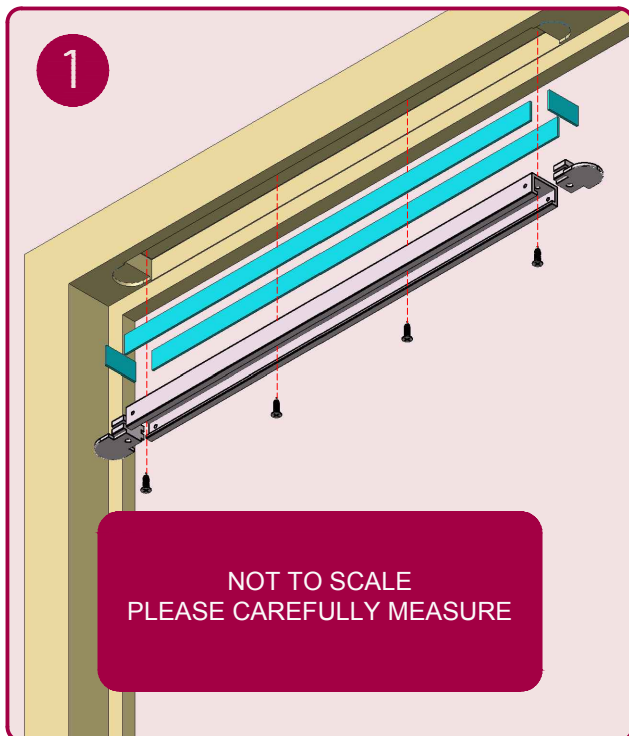

Concealed Closer Single Action ITS11204

in size
EN3 only

C250518

www.rutlanduk.co.uk

Fire Doors

Use in conjunction with the
IP.114 Intumescent kit +
Fitting Instruction

Size 3 Door Closer				
No. of turns	Size	Max. door width	Max. opening angle	Max weight
*0	3	950mm	110°	60
* FACTORY PRE-SET				
CE in size EN3 only				

THE PINION BOLT MUST BE TIGHTENED TO 12NM
FIRE DOORS MUST BE FITTED WITH INTUMESCENT GASKETS

Fire Doors

Use in conjunction with the IP.114 Intumescent kit + Fitting Instruction

Concealed Closer Single Action ITS11204

in size
EN3 only

C250518

www.rutlanduk.co.uk

Size 3 Door Closer				
No. of turns	Size	Max. door width	Max. opening angle	Max weight
*0	3	950mm	110°	60

* FACTORY PRE-SET
CE in size EN3 only

THE PINION BOLT MUST BE TIGHTENED TO 12NM
FIRE DOORS MUST BE FITTED WITH INTUMESCENT GASKETS