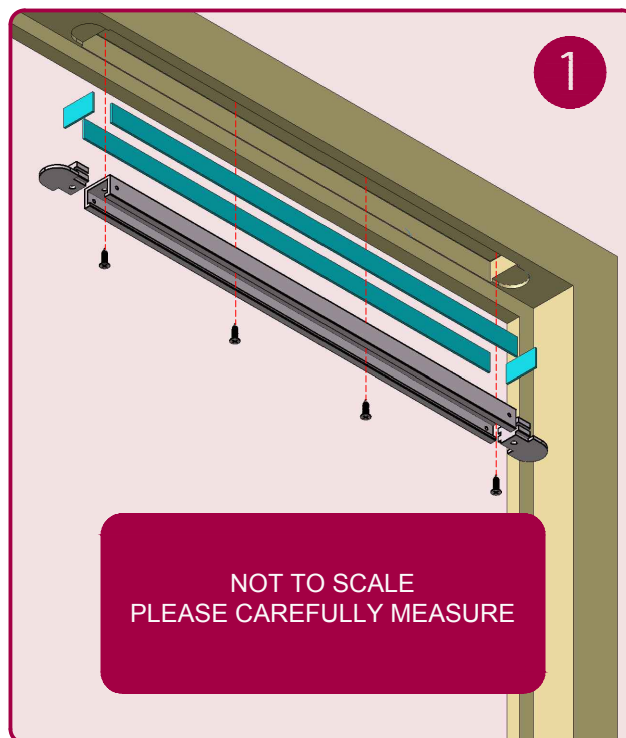

Concealed Closer Single Action ITS11204

in size
EN3 only

C250518

www.rutlanduk.co.uk

Fire Doors

Use in conjunction with the
IP.114 Intumescent kit +
Fitting Instruction

Size 3 Door Closer				
No. of turns	Size	Max. door width	Max. opening angle	Max weight
*0	3	950mm	110°	60
* FACTORY PRE-SET				
CE in size EN3 only				

THE PINION BOLT MUST BE TIGHTENED TO 12NM
FIRE DOORS MUST BE FITTED WITH INTUMESCENT GASKETS

Fire Doors

Use in conjunction with the IP.114 Intumescent kit + Fitting Instruction

Concealed Closer Single Action ITS11204

in size
EN3 only

C250518

www.rutlanduk.co.uk

Size 3 Door Closer				
No. of turns	Size	Max. door width	Max. opening angle	Max weight
*0	3	950mm	110°	60

* FACTORY PRE-SET
CE in size EN3 only

THE PINION BOLT MUST BE TIGHTENED TO 12NM
FIRE DOORS MUST BE FITTED WITH INTUMESCENT GASKETS