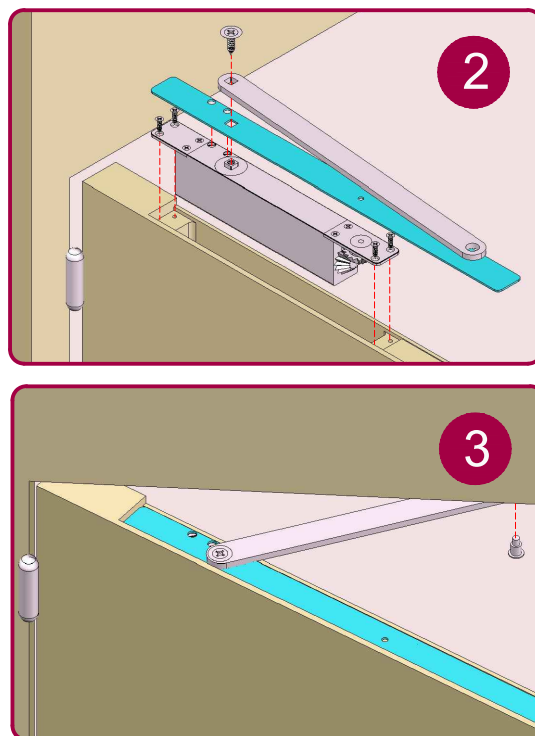

Concealed Closer Single Action ITS11204

in size
EN3 only

C250518

www.rutlanduk.co.uk

Fire Doors

Use in conjunction with the
IP.114 Intumescent kit +
Fitting Instruction

Size 3 Door Closer				
No. of turns	Size	Max. door width	Max. opening angle	Max weight
*0	3	950mm	110°	60
* FACTORY PRE-SET				
CE in size EN3 only				

THE PINION BOLT MUST BE TIGHTENED TO 12NM
FIRE DOORS MUST BE FITTED WITH INTUMESCENT GASKETS

Fire Doors

Use in conjunction with the IP.114 Intumescent kit + Fitting Instruction

Concealed Closer Single Action ITS11204

in size
EN3 only

C250518

www.rutlanduk.co.uk

Size 3 Door Closer				
No. of turns	Size	Max. door width	Max. opening angle	Max weight
*0	3	950mm	110°	60

* FACTORY PRE-SET
CE in size EN3 only

THE PINION BOLT MUST BE TIGHTENED TO 12NM
FIRE DOORS MUST BE FITTED WITH INTUMESCENT GASKETS