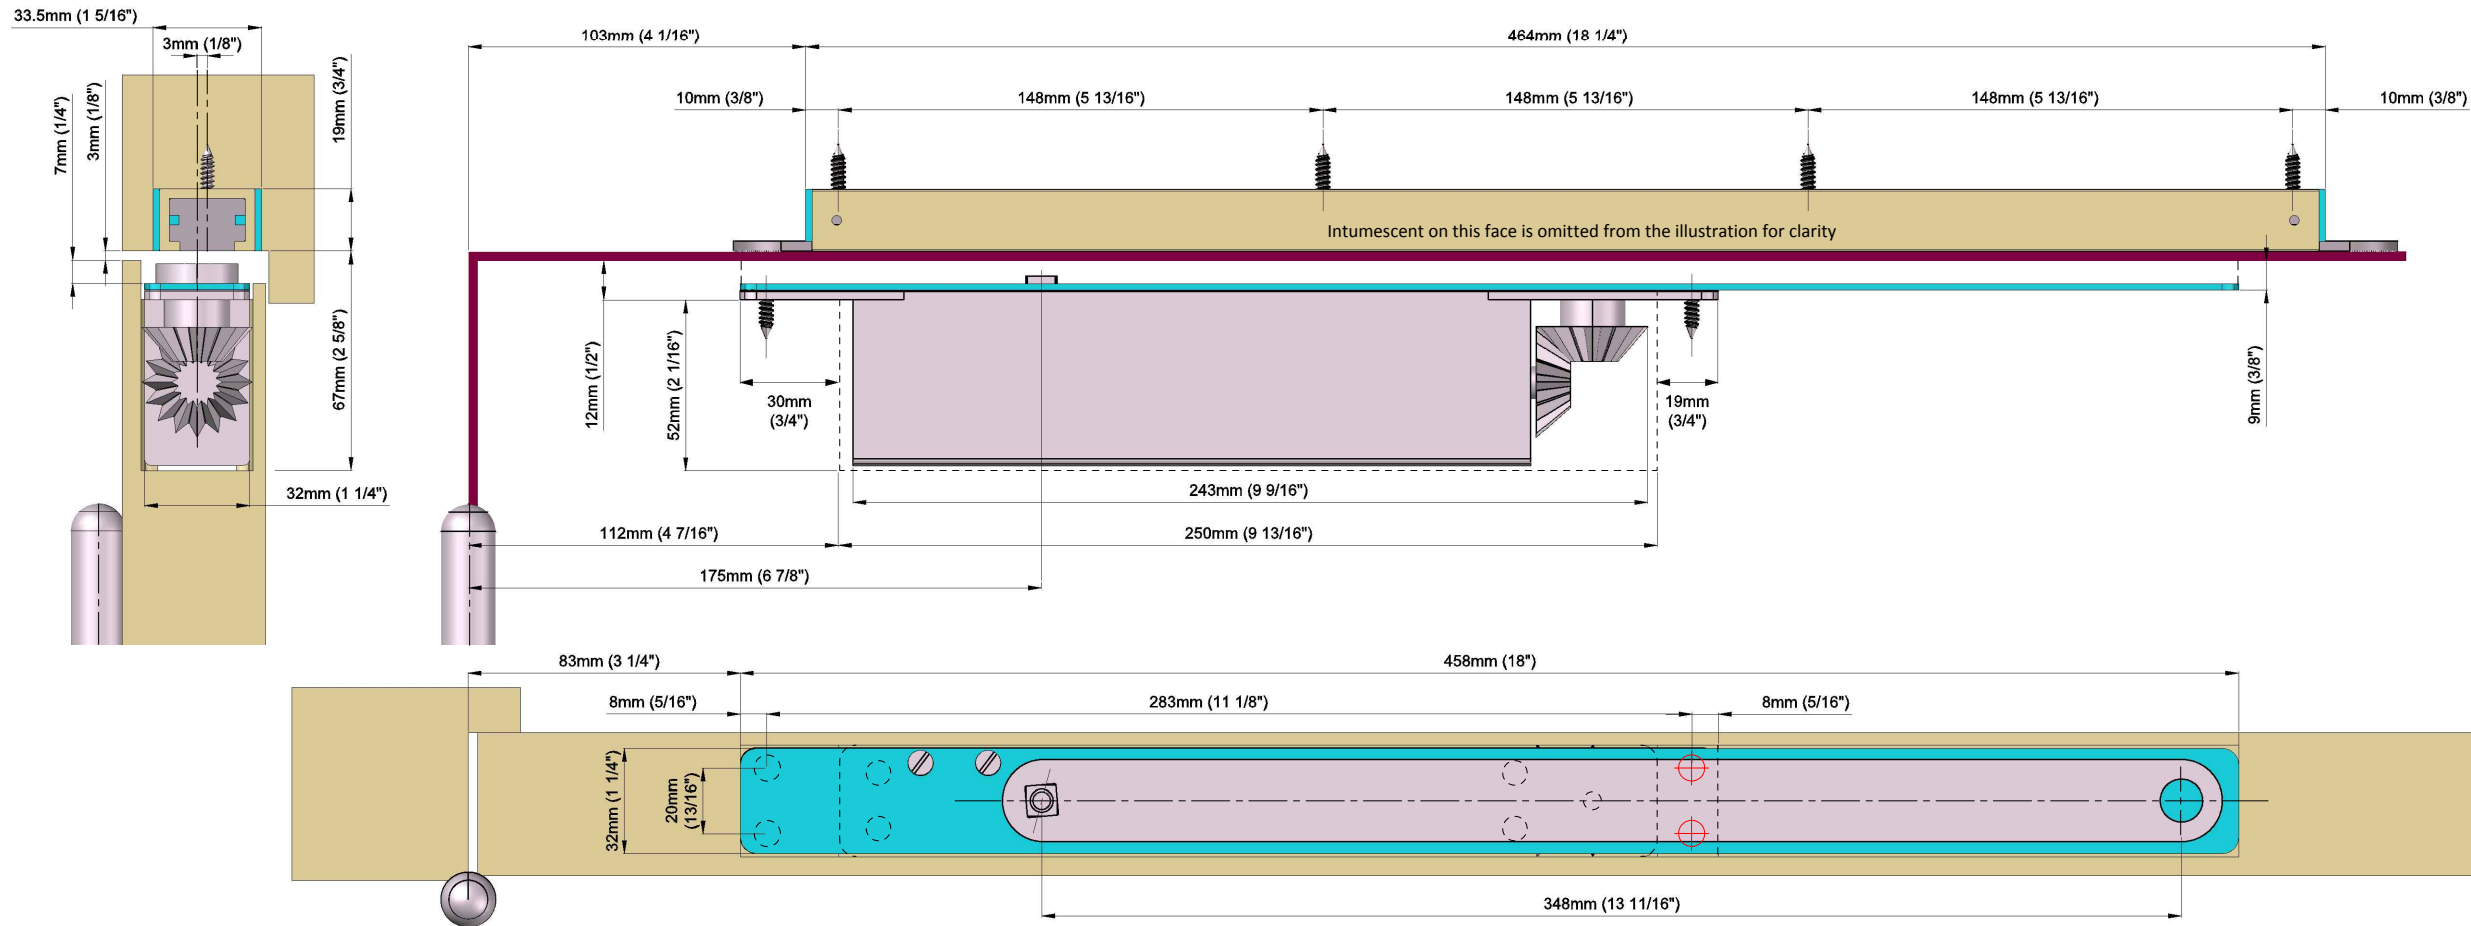

Concealed Closer Single Action ITS11204

in size
EN3 only

C250518

www.rutlanduk.co.uk

Fire Doors

Use in conjunction with the
IP.114 Intumescent kit +
Fitting Instruction

Size 3 Door Closer				
No. of turns	Size	Max. door width	Max. opening angle	Max weight
*0	3	950mm	110°	60
* FACTORY PRE-SET				
CE in size EN3 only				

THE PINION BOLT MUST BE TIGHTENED TO 12NM
FIRE DOORS MUST BE FITTED WITH INTUMESCENT GASKETS

Fire Doors

Use in conjunction with the IP.114 Intumescent kit + Fitting Instruction

Concealed Closer Single Action ITS11204

in size
EN3 only

C250518

www.rutlanduk.co.uk

Size 3 Door Closer				
No. of turns	Size	Max. door width	Max. opening angle	Max weight
*0	3	950mm	110°	60

* FACTORY PRE-SET
CE in size EN3 only

THE PINION BOLT MUST BE TIGHTENED TO 12NM
FIRE DOORS MUST BE FITTED WITH INTUMESCENT GASKETS