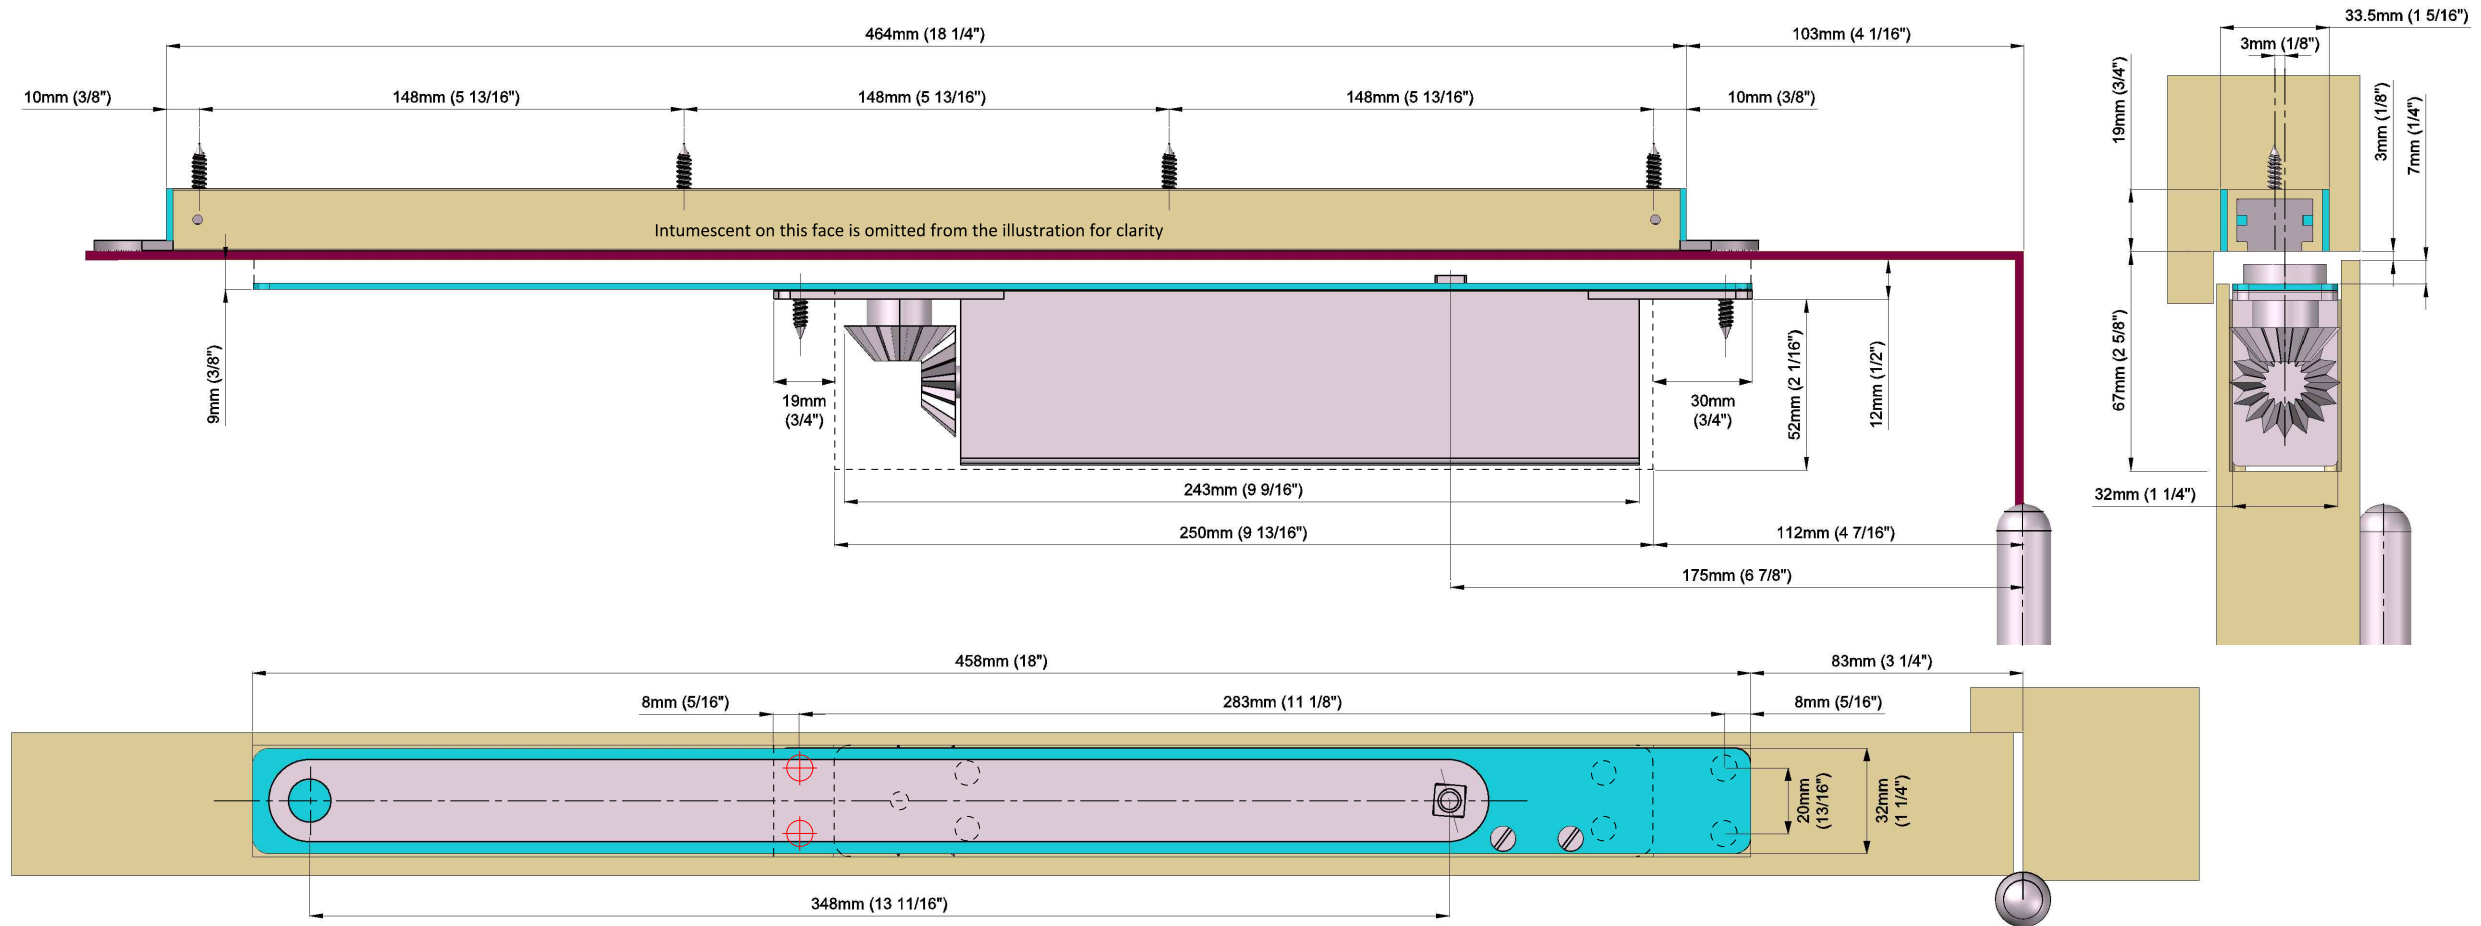

Concealed Closer Single Action ITS11204

in size
EN3 only

C250518

www.rutlanduk.co.uk

Fire Doors

Use in conjunction with the
IP.114 Intumescent kit +
Fitting Instruction

Size 3 Door Closer				
No. of turns	Size	Max. door width	Max. opening angle	Max weight
*0	3	950mm	110°	60
* FACTORY PRE-SET				
CE in size EN3 only				

THE PINION BOLT MUST BE TIGHTENED TO 12NM
FIRE DOORS MUST BE FITTED WITH INTUMESCENT GASKETS

Fire Doors

Use in conjunction with the IP.114 Intumescent kit + Fitting Instruction

Concealed Closer Single Action ITS11204

in size
EN3 only

C250518

www.rutlanduk.co.uk

Size 3 Door Closer				
No. of turns	Size	Max. door width	Max. opening angle	Max weight
*0	3	950mm	110°	60

* FACTORY PRE-SET
CE in size EN3 only

THE PINION BOLT MUST BE TIGHTENED TO 12NM
FIRE DOORS MUST BE FITTED WITH INTUMESCENT GASKETS