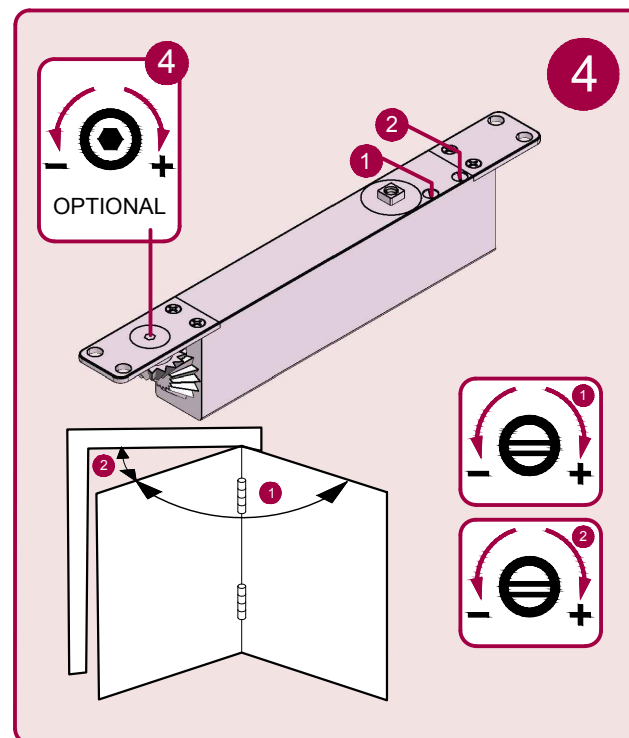

Concealed Closer Single Action ITS11204

in size
EN3 only

C250518

www.rutlanduk.co.uk

Fire Doors

Use in conjunction with the
IP.114 Intumescent kit +
Fitting Instruction

Size 3 Door Closer				
No. of turns	Size	Max. door width	Max. opening angle	Max weight
*0	3	950mm	110°	60
* FACTORY PRE-SET				
CE in size EN3 only				

THE PINION BOLT MUST BE TIGHTENED TO 12NM
FIRE DOORS MUST BE FITTED WITH INTUMESCENT GASKETS

Fire Doors

Use in conjunction with the IP.114 Intumescent kit + Fitting Instruction

Concealed Closer Single Action ITS11204

in size
EN3 only

C250518

www.rutlanduk.co.uk

Size 3 Door Closer				
No. of turns	Size	Max. door width	Max. opening angle	Max weight
*0	3	950mm	110°	60

* FACTORY PRE-SET
CE in size EN3 only

THE PINION BOLT MUST BE TIGHTENED TO 12NM
FIRE DOORS MUST BE FITTED WITH INTUMESCENT GASKETS