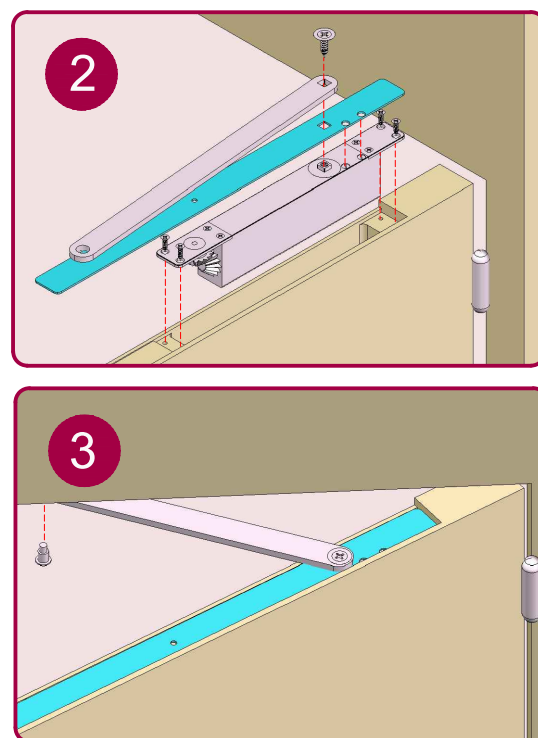

THE PINION BOLT MUST BE TIGHTENED TO 12NM
FIRE DOORS MUST BE FITTED WITH INTUMESCENT GASKETS

Fire Doors

Use in conjunction with the IP.114 Intumescent kit + Fitting Instruction

Concealed Closer Single Action ITS11204

in size
EN3 only

C250518

www.rutlanduk.co.uk

Size 3 Door Closer				
No. of turns	Size	Max. door width	Max. opening angle	Max weight
*0	3	950mm	110°	60

* FACTORY PRE-SET
CE in size EN3 only

THE PINION BOLT MUST BE TIGHTENED TO 12NM
FIRE DOORS MUST BE FITTED WITH INTUMESCENT GASKETS