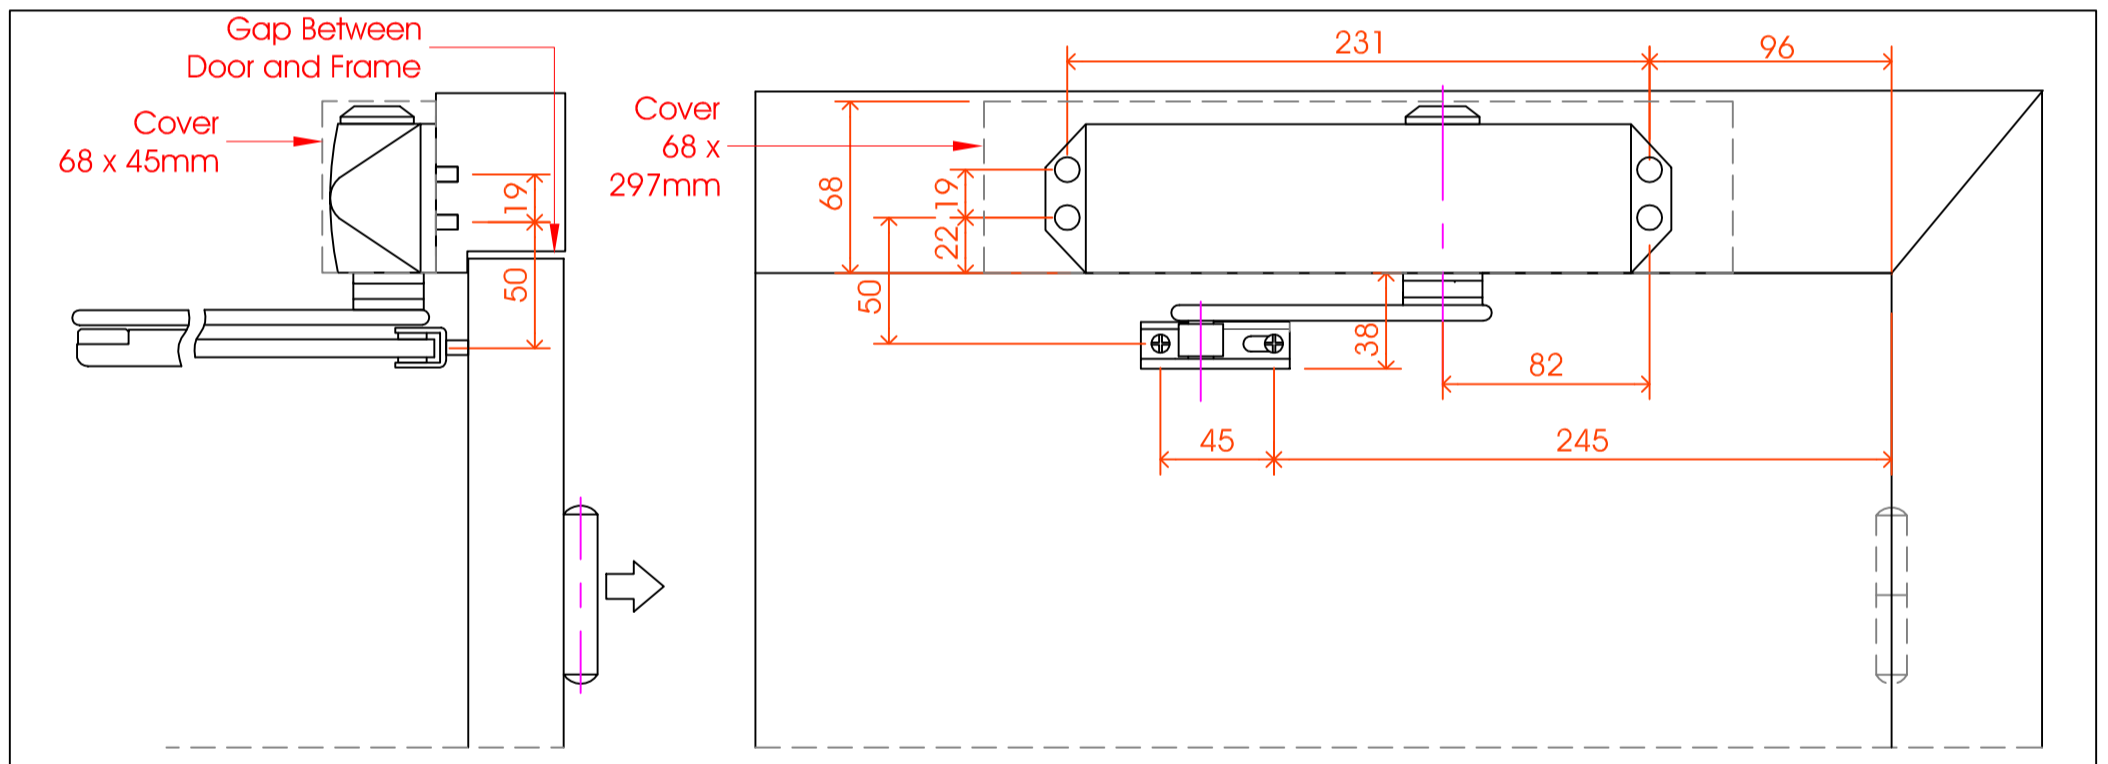

TS5204BC

Applications
and fixings Details

Rutland, Whittington Way, Chesterfield, S41 9AG.
Tel: 01246 261491 Email: sales@rutlanduk.co.uk

Door Leaf Fixing, Pull Side

Transom Fixing (Overhead Frame Installation), Push Side

Parallel-Arm Fixing, Push Side