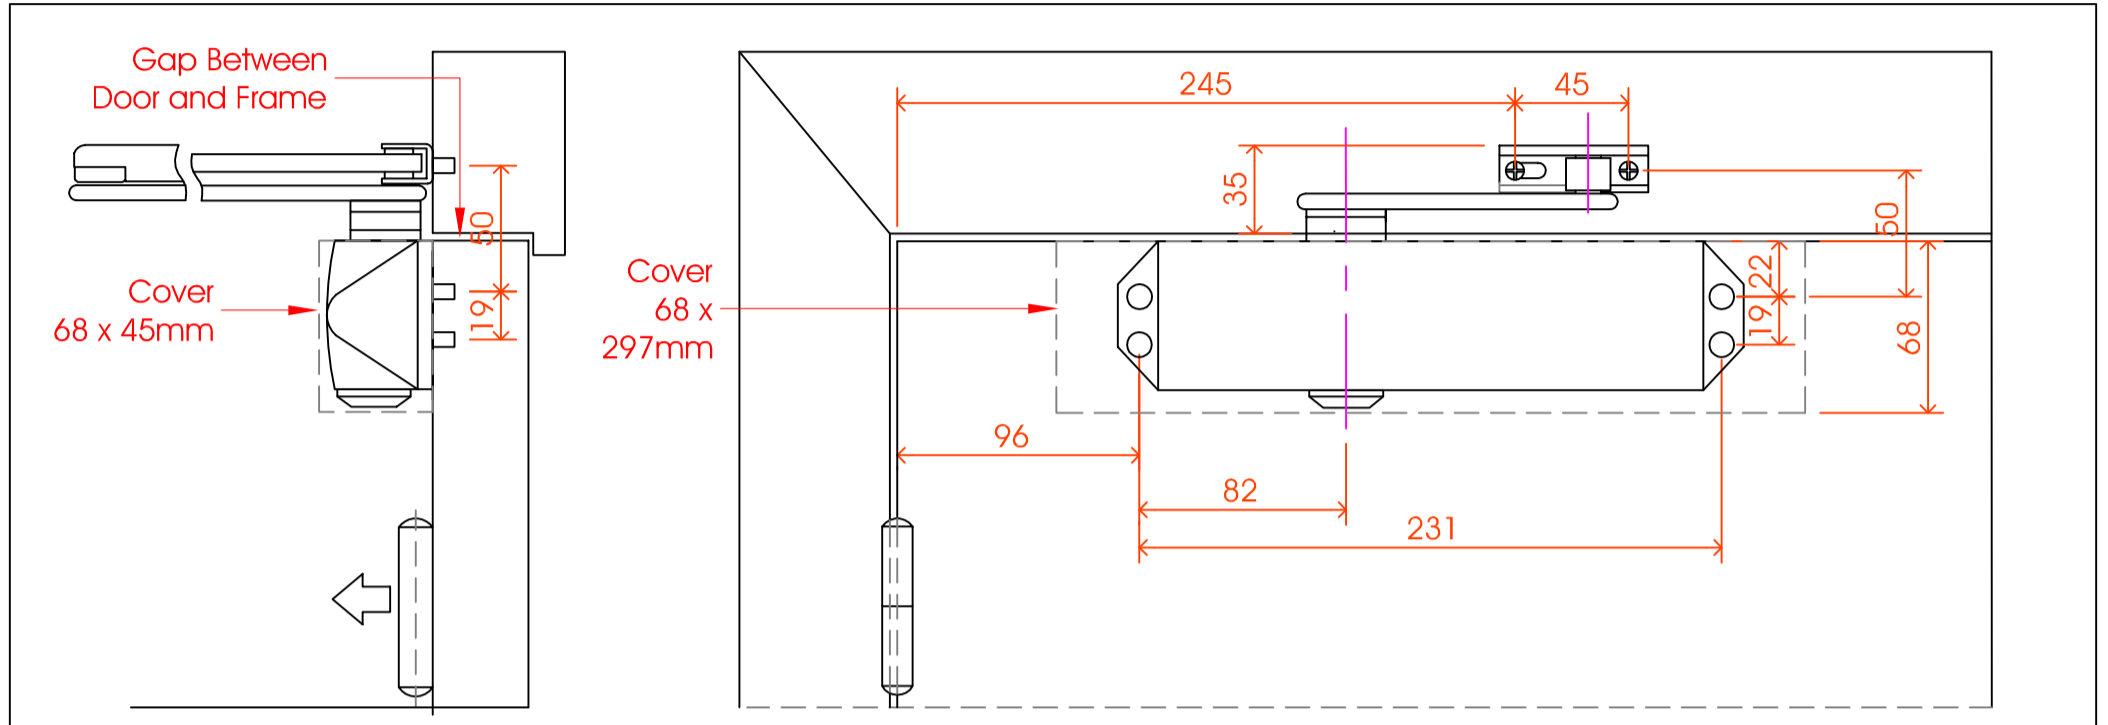

TS5204BC

Applications
and fixings Details

Rutland, Whittington Way, Chesterfield, S41 9AG.
Tel: 01246 261491 Email: sales@rutlanduk.co.uk

Door Leaf Fixing, Pull Side

Transom Fixing (Overhead Frame Installation), Push Side

Parallel-Arm Fixing, Push Side