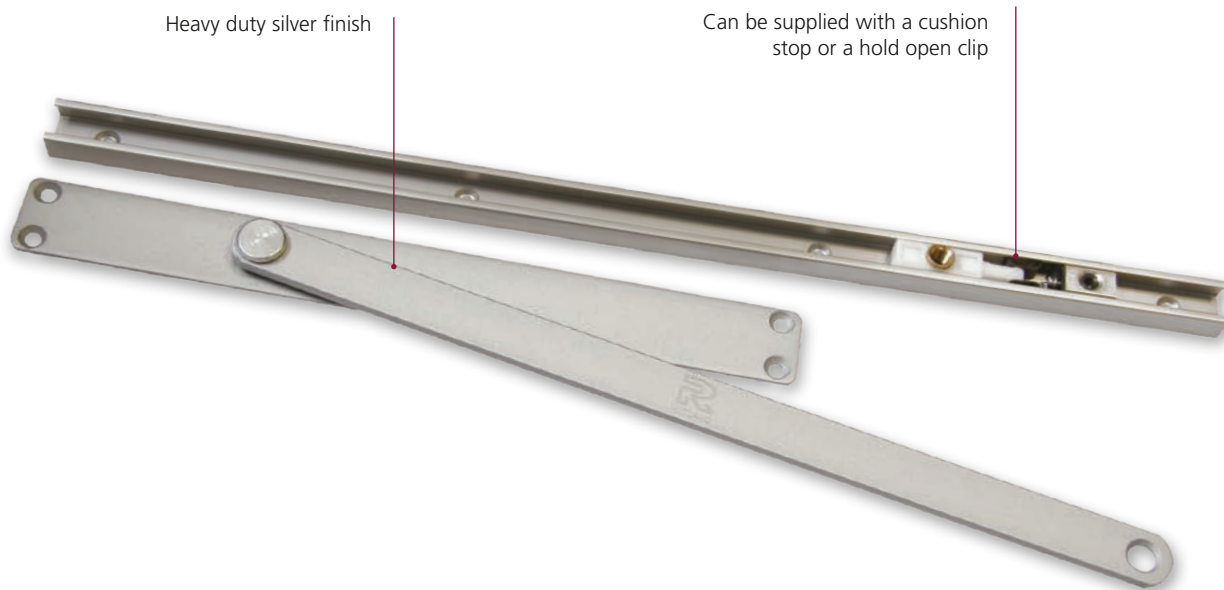

DR.11000 Door Restrictor

Product Overview

- ✓ An ideal option for restricting the door from going beyond any angle required by the user. This can be supplied with a hold open clip or cushion stop
- ✓ Used on external doors to loading bays or goods store entrance doors
- ✓ Perfect for windy, busy conditions
- ✓ Available in heavy duty silver finish

Options

- Hold open clip
- Cushion stop

For fitting instructions see website - www.rutlanduk.co.uk

Description	Finish	Re-order Code	Product Code	Box Qty
 Restrictor Stay	Silver	11417	DR.11000.SE	10
	Satin Nickel	12169	DR.11000.SNP	10
 Cushion stop	-	12140	SA.CS.M	10
 Hold open facility	-	12138	SA.HO.M	10