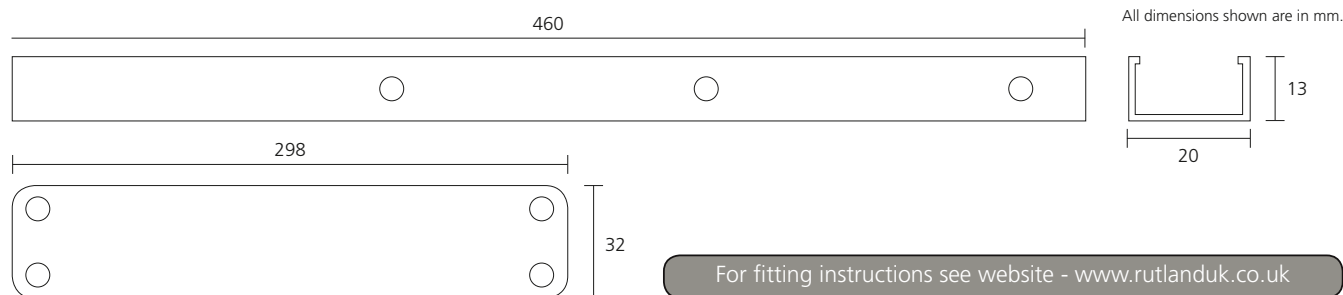

DR.11000 Door Restrictor

Product Overview

- ✓ An ideal option for restricting the door from going beyond any angle required by the user. This can be supplied with a hold open clip or cushion stop
- ✓ Used on external doors to loading bays or goods store entrance doors
- ✓ Perfect for windy, busy conditions
- ✓ Available in heavy duty silver finish

Options

- Hold open clip
- Cushion stop

For fitting instructions see website - www.rutlanduk.co.uk

Description	Finish	Re-order Code	Product Code	Box Qty
 Restrictor Stay	Silver	11417	DR.11000.SE	10
	Satin Nickel	12169	DR.11000.SNP	10
 Cushion stop	-	12140	SA.CS.M	10
 Hold open facility	-	12138	SA.HO.M	10