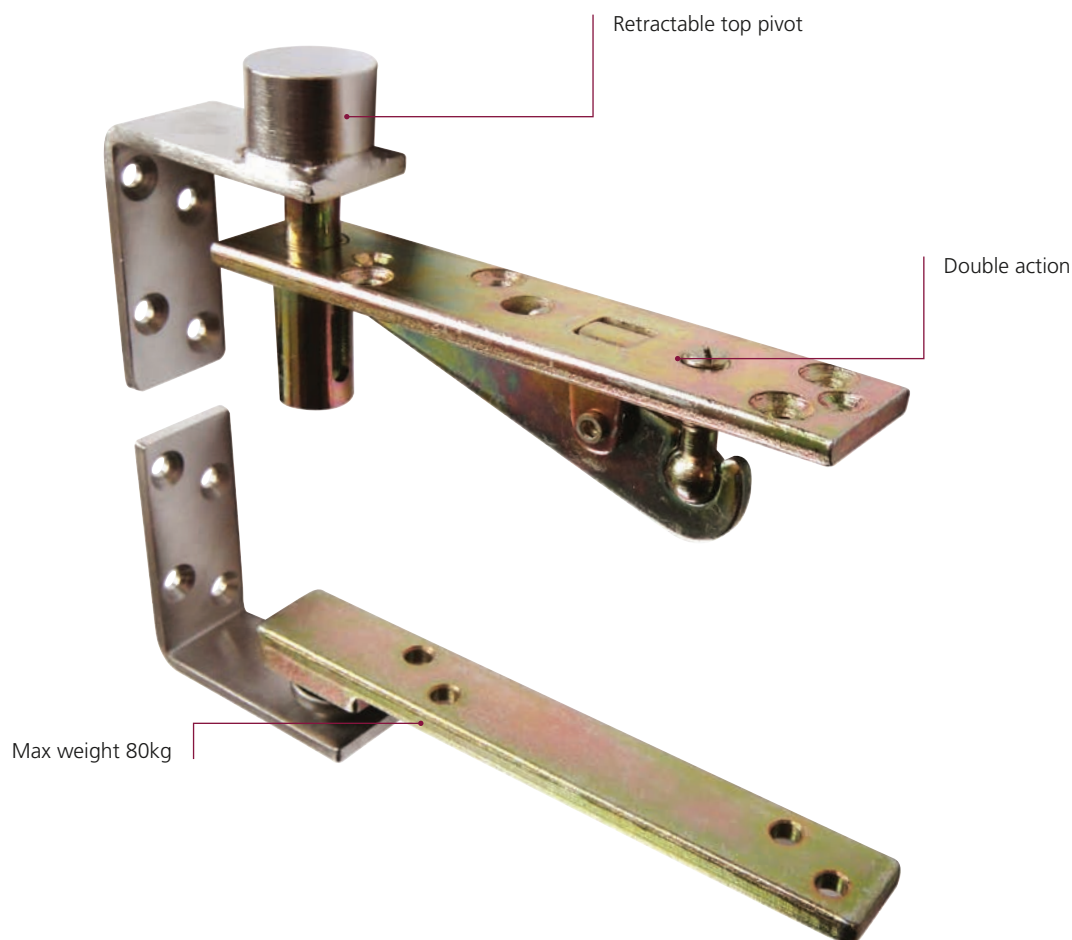

PS.100 Pivot Set

Product Overview

- ✓ Max door weight 80kg
- ✓ Double action
- ✓ Easy installation
- ✓ Satin stainless steel
- ✓ Retractable top pivot
- ✓ Ideal for use in double action disabled doors/hospitals, nursing homes and dementia clinics etc.

FIRE DOORS

Intumescent **MUST** be used on fire doors – please enquire for latest testing details.

Description	Finish	Re-order Code	Product Code	Box Qty
 <p>Pivot set with adjustable top centre, bottom strap and door frame fixing bracket (Ø12mm)</p>	Satin Stainless Steel 	11215	PS.100	10