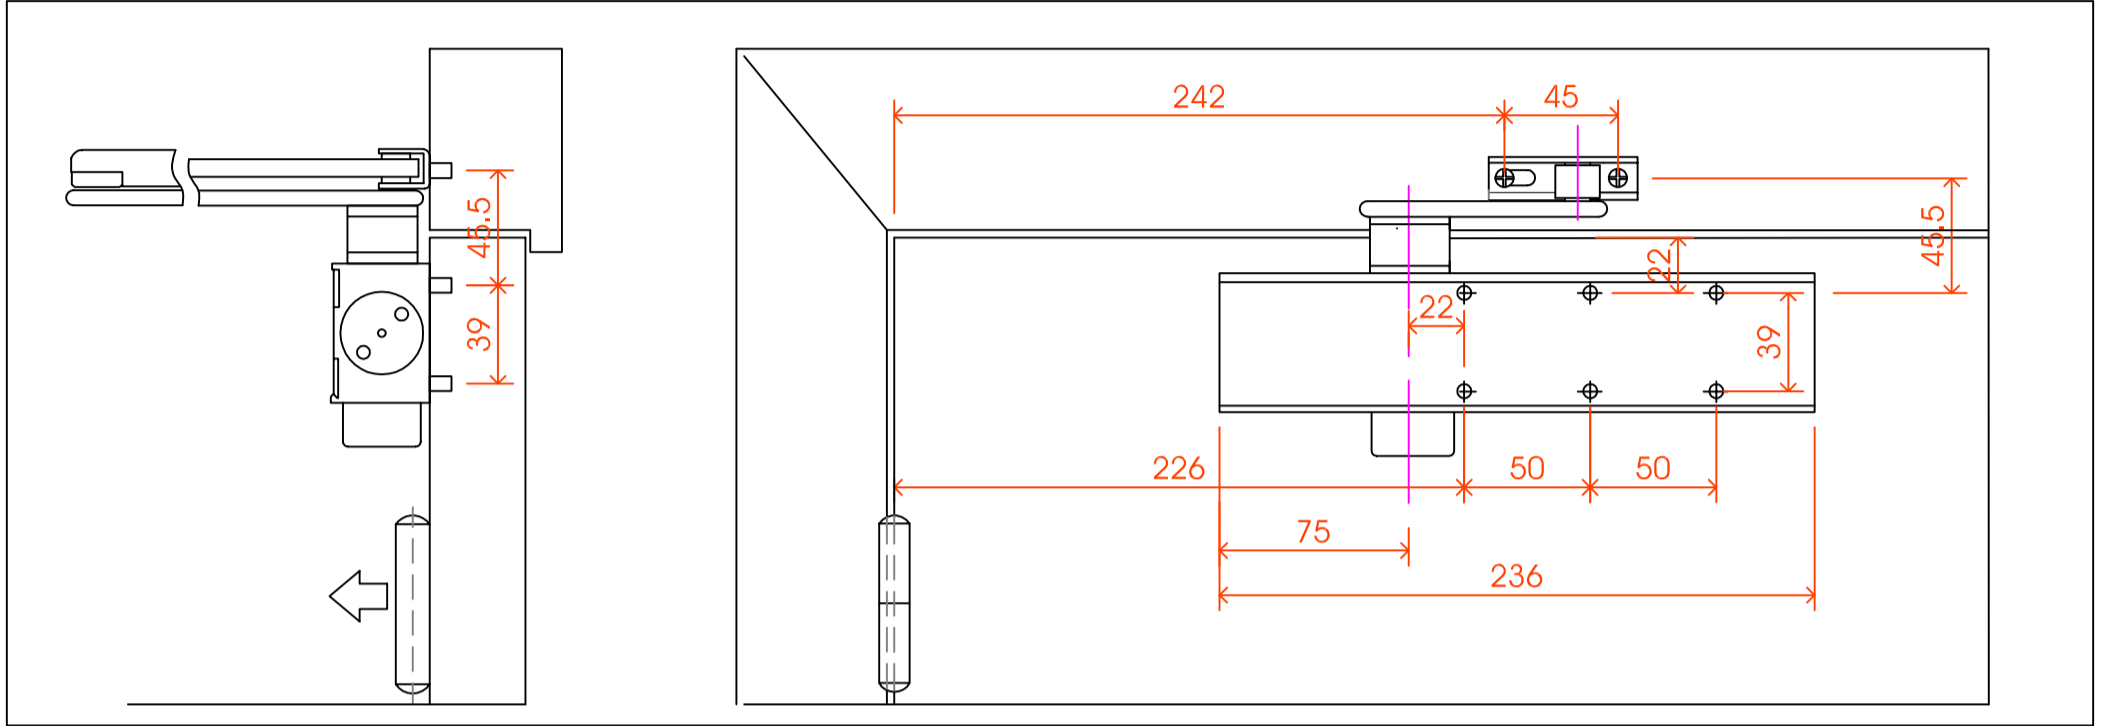

TS9205

Applications and fixings Details

Rutland, Whittington Way, Chesterfield, S41 9AG.
Tel: 01246 261491 Email: sales@rutlanduk.co.uk

Door Leaf Fixing, Pull Side

Transom Fixing (Overhead Frame Installation), Push Side

Parallel-Arm Fixing, Push Side