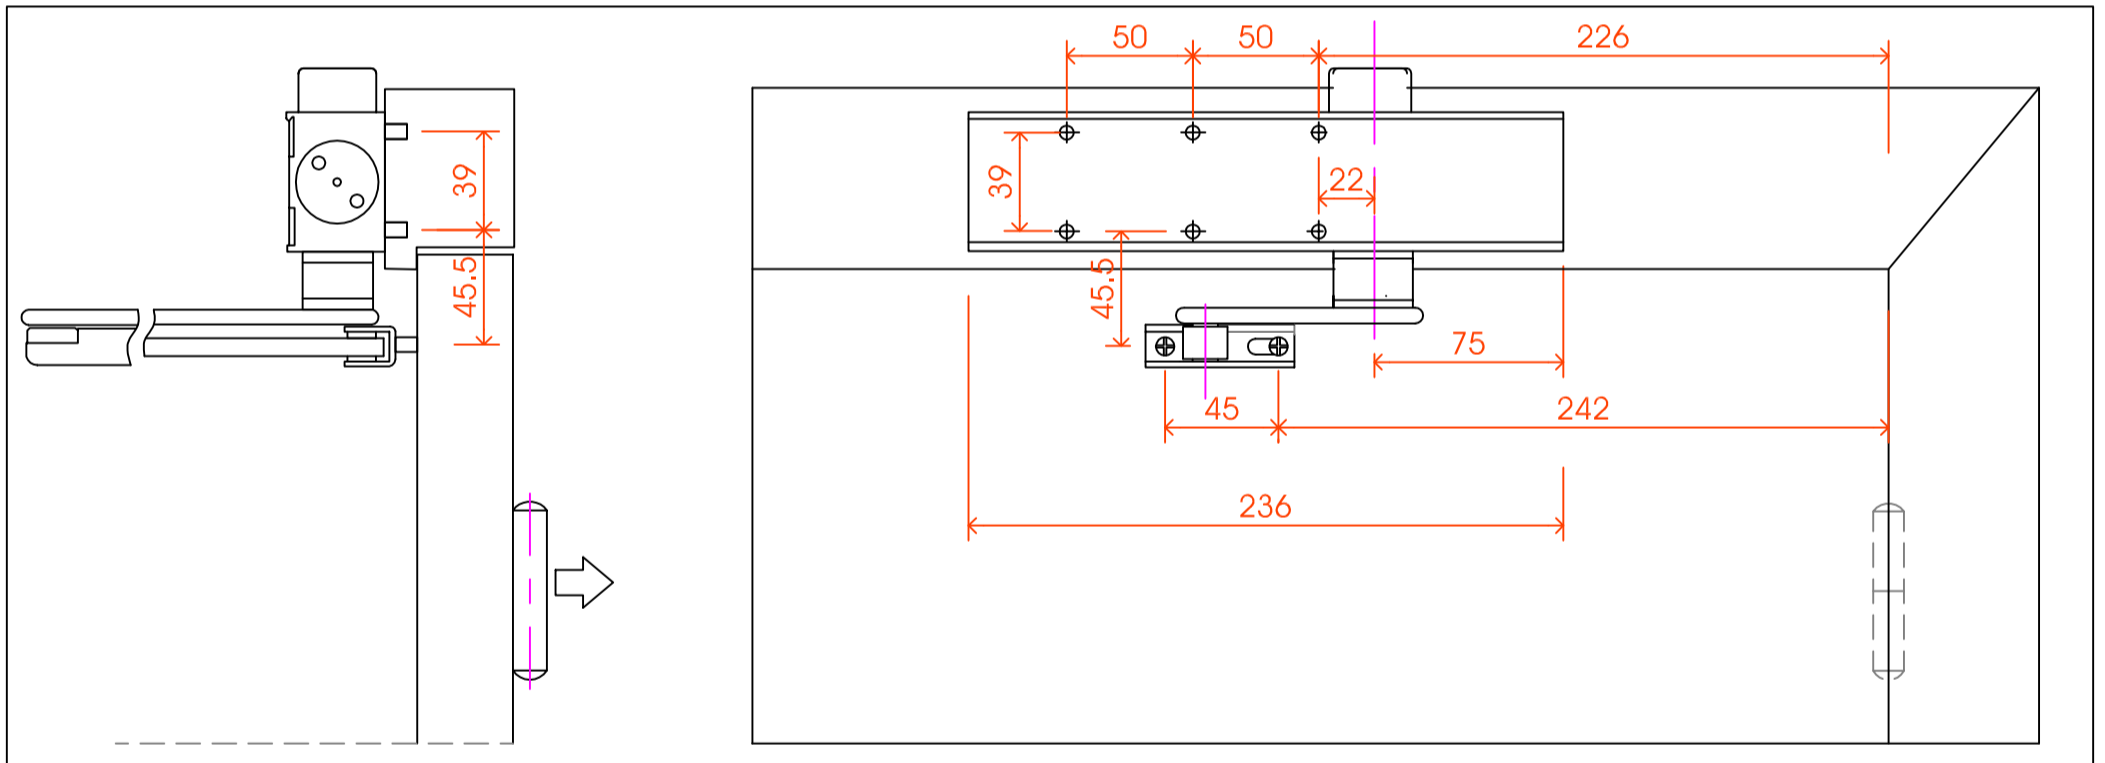

TS9205

Applications and fixings Details

Rutland, Whittington Way, Chesterfield, S41 9AG.
Tel: 01246 261491 Email: sales@rutlanduk.co.uk

Door Leaf Fixing, Pull Side

Transom Fixing (Overhead Frame Installation), Push Side

Parallel-Arm Fixing, Push Side